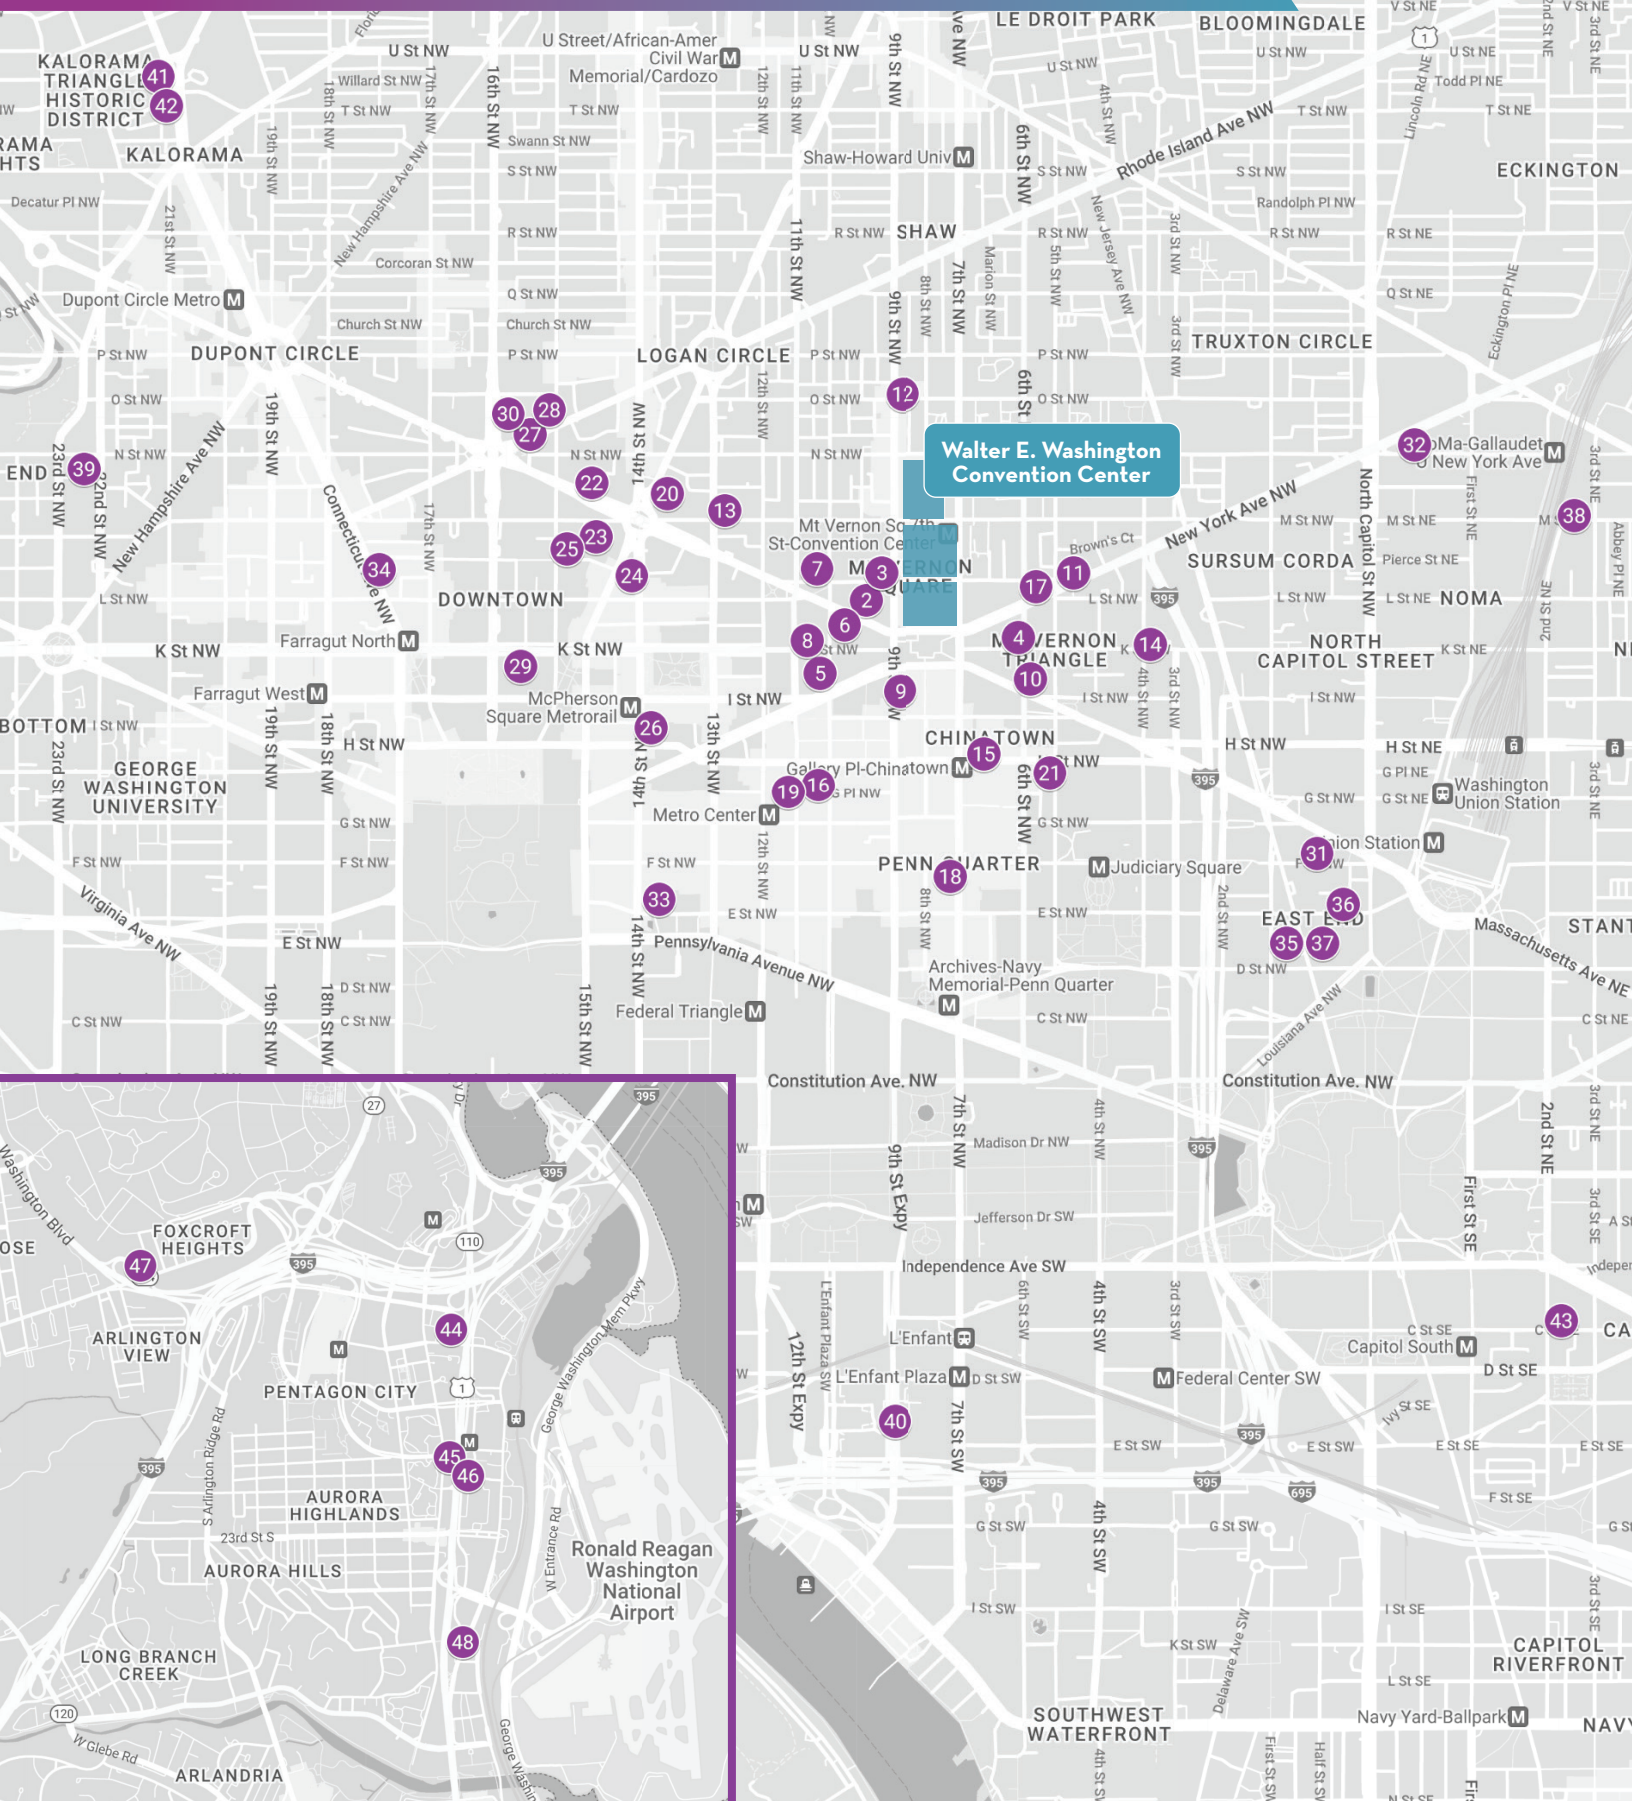

AGU HOTEL MAP

Hotels Near the Walter. E Washington Convention Center

AGU HOTEL MAP

Hotels Near the Walter. E
Washington Convention Center

- | | | | |
|--|--|---|--|
| 1. Courtyard
901 L St NW
0.1 miles | 13. Comfort Inn
1201 13th St NW
0.4 miles | 25. Madison Hotel
1177 15th St NW
0.7 miles | 37. Yotel
415 New Jersey Ave NW
1 miles |
| 2. Marriott Marquis
901 Massachusetts Ave NW
0.1 miles | 14. Holiday Inn Express
317 K St NW
0.4 miles | 26. Hilton Garden Inn
DC Downtown
815 14th St NW
0.7 miles | 38. Morrow Hotel
222 M St NE
1.1 miles |
| 3. Residence Inn
901 L St NW
0.1 miles | 15. Motto
627 H St NW
0.4 miles | 27. Darcy Washington
1515 Rhode Island Ave NW
0.8 miles | 39. Embassy Suites
1250 22nd St NW
1.5 miles |
| 4. AC Hotel
601 K St NW
0.2 miles | 16. Grand Hyatt
1000 H St NW
0.5 miles | 28. Holiday Inn
White House
1501 Rhode Island Ave NW
0.8 miles | 40. Hilton Wharf
480 L'Enfant Plaza SW
1.6 miles |
| 5. Embassy Suites
Convention Center
900 10th St NW
0.2 miles | 17. Homewood Suites
Union Station
501 New York Ave NE Suite B
0.5 miles | 29. Hyatt Place
White House
1522 K St NW
0.8 miles | 41. Churchill Hotel
1914 Connecticut Ave NW
1.7 miles |
| 6. Henley Park
926 Massachusetts Ave NW
0.2 miles | 18. Kimpton Monaco
700 F St NW
0.5 miles | 30. Kimpton Banneker
1315 16th St NW
0.8 miles | 42. Generator
1900 Connecticut Ave NW
1.7 miles |
| 7. Morrison Clark
1011 L St NW
0.2 miles | 19. Marriott at Metro
775 12th St NW
0.5 miles | 31. Royal Sonesta
20 Massachusetts Ave NW
0.8 miles | 43. Capitol Hill
200 C St SE
2 miles |
| 8. Moxy
1011 K St NW
0.3 miles | 20. Washington Plaza
10 Thomas Cir NW
0.5 miles | 32. Hyatt Place
33 New York Ave NE
0.9 miles | 44. DoubleTree
300 Army Navy Dr
4 miles |
| 9. The Westin
999 9th St NW
0.3 miles | 21. Fairfield DT
500 H St NW
0.5 miles | 33. JW Marriott
1331 Pennsylvania Avenue NW
0.9 miles | 45. Westin Crystal City
1800 Richmond Hwy
4.2 miles |
| 10. Hampton Inn
Washington DC
Convention Center
901 6th St NW
0.3 miles | 22. Homewood Suites
DC Downtown
1475 Massachusetts Ave NW
0.6 miles | 34. Mayflower
1127 Connecticut Ave NW
0.9 miles | 46. Marriott Crystal City
1999 Richmond Hwy
4.3 miles |
| 11. Homewood Suites DC
Convention Center
465 New York Ave NW
0.3 miles | 23. Westin DC City
Center
1400 M St NW
0.6 miles | 35. Hyatt Regency
400 New Jersey Ave NW
1 miles | 47. Sheraton
900 S Orme St
4.8 miles |
| 12. Cambria
899 O St NW
0.4 miles | 24. Residence Inn
Downtown
1199 Vermont Ave NW
0.6 miles | 36. Kimpton George
15 E St NW
1 miles | 48. Courtyard Arlington
2899 Richmond Hwy
5 miles |